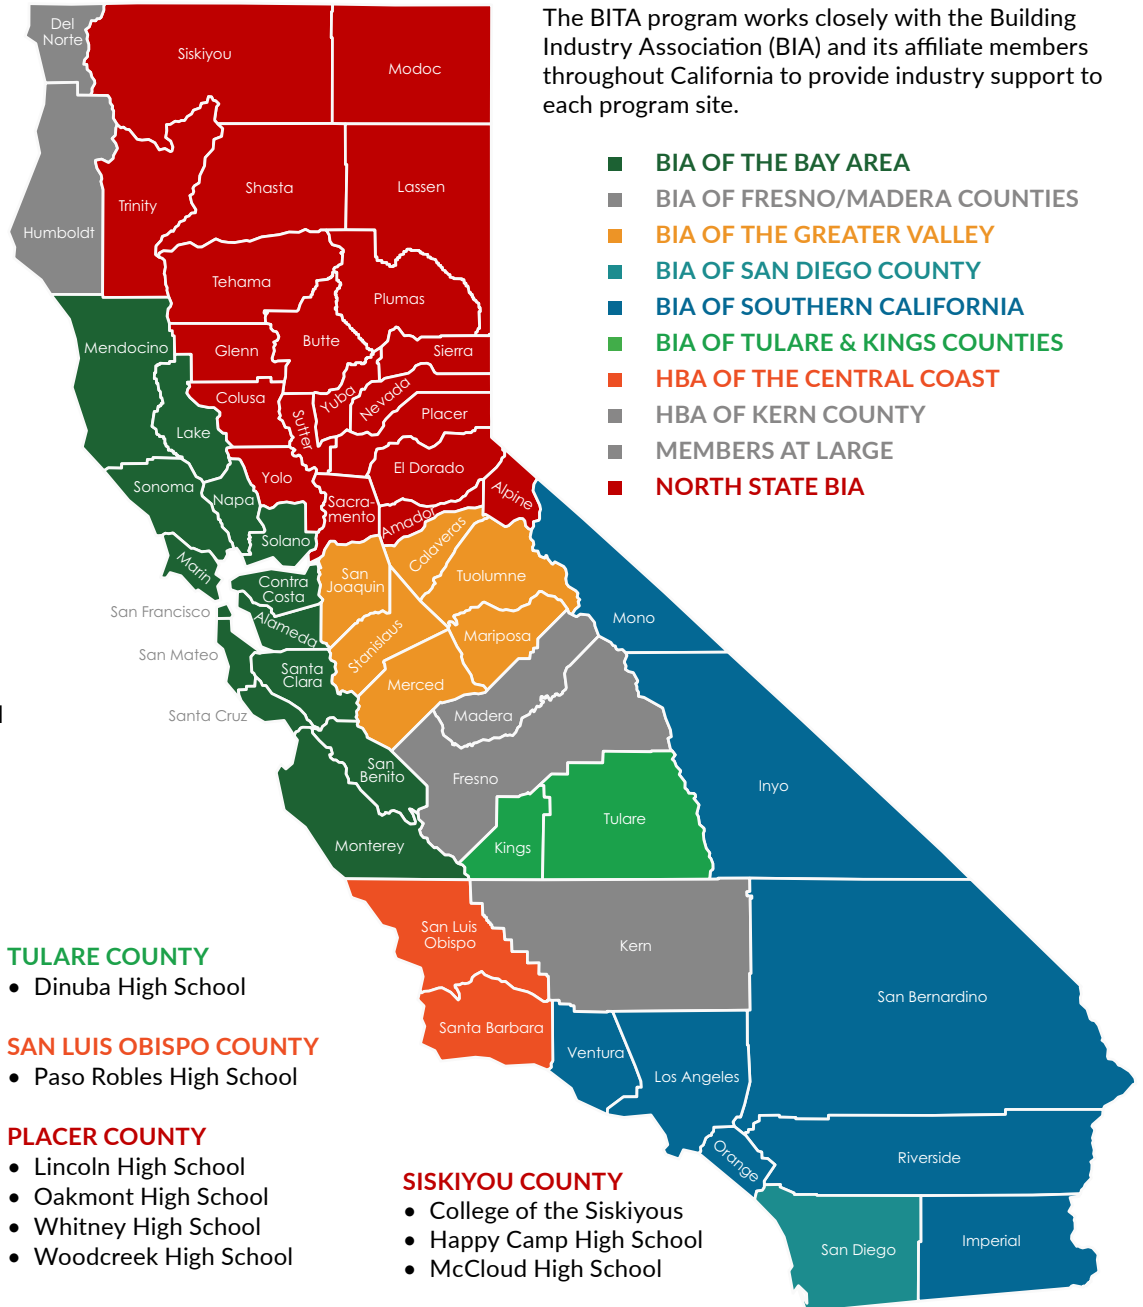

ALAMEDA COUNTY

- Eden Area ROP

CONTRA COSTA COUNTY

- Antioch High School
- Freedom High School

SANTA CRUZ COUNTY

- Aptos High School
- Watsonville High School

SOLANO COUNTY

- Armijo High School

MERCED COUNTY

- Livingston High School

SAN JOAQUIN COUNTY

- Edison High School
- Riverbank High School

SAN DIEGO COUNTY

- Carlsbad High School
- North County Trade Tech
- Rancho Buena Vista High School
- San Marcos High School

ORANGE COUNTY

- Anaheim High School*
- Brea Olinda High School*
- Creekside High School**
- Estancia High School**
- Magnolia High School*
- Portola High School
- San Juan Hills High School
- Savanna High School*
- Valencia High School*
- Western High School*

* North Orange County Regional Occupational Program (ROP)
 ** Coastline Regional Occupational Program (ROP)

RIVERSIDE COUNTY

- Beaumont High School
- Corona-Norco USD

SAN BERNADINO COUNTY

- Citrus High School
- Fontana High School
- Hesperia High School
- Los Osos High School
- Sultana High School
- Upland High School